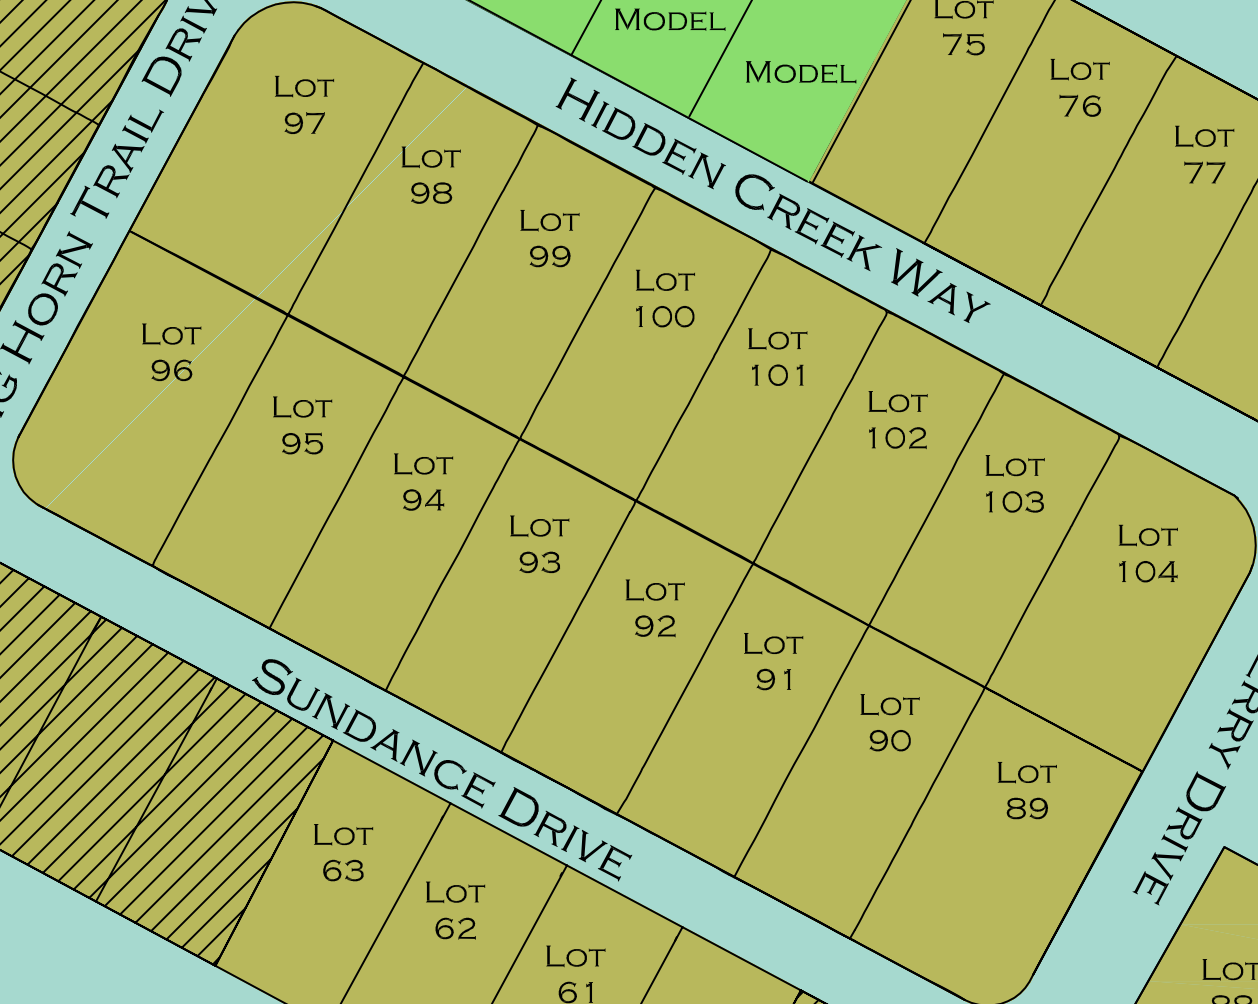

RIVER OAKS BOULEVARD

LONG HORN TRAIL DRIVE

# WATER'S EDGE VILLAGE 15

**CAPITAL VALLEY HOMES**

**WATER'S EDGE**