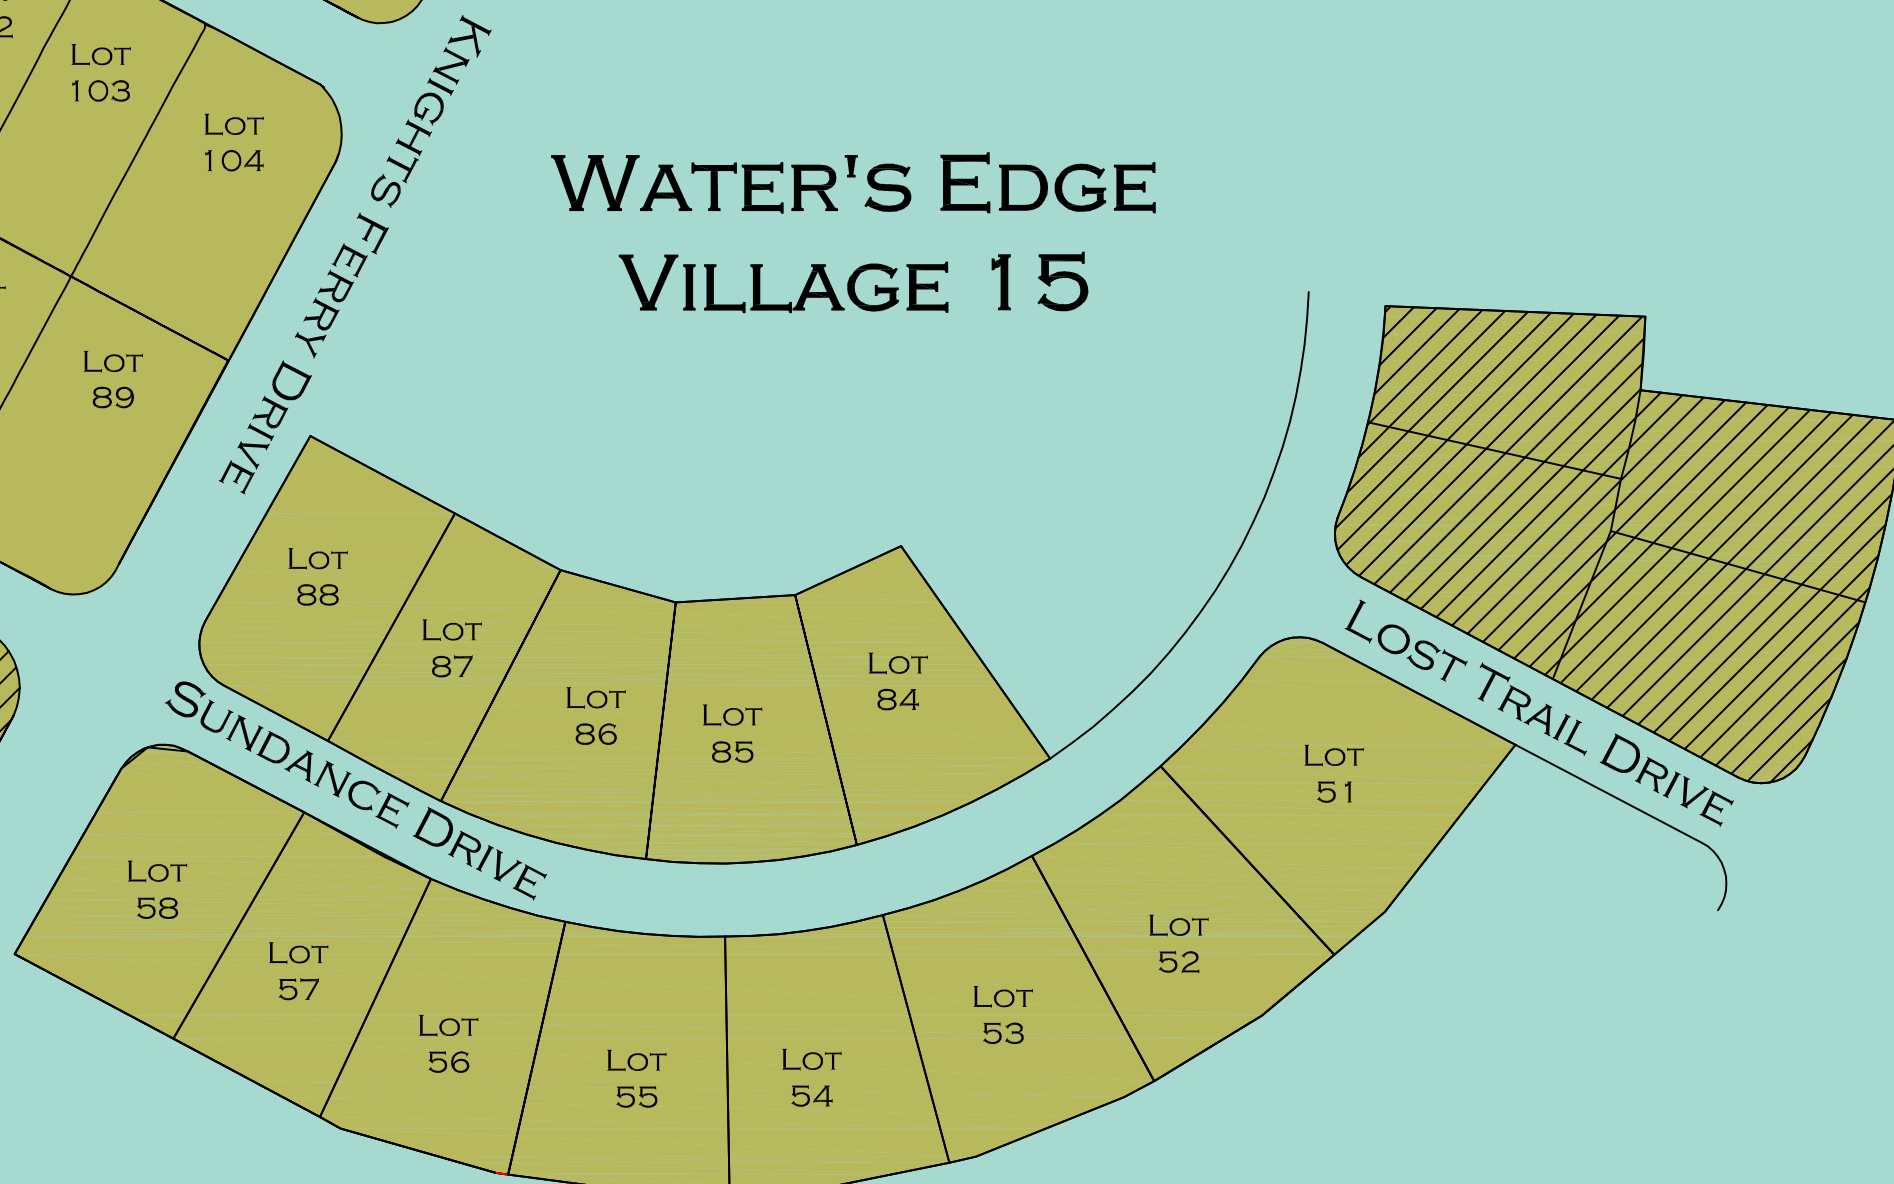

RIVER OAKS BOULEVARD

LONG HORN TRAIL DRIVE

# WATER'S EDGE VILLAGE 15

**CAPITAL VALLEY HOMES**

**WATER'S EDGE**