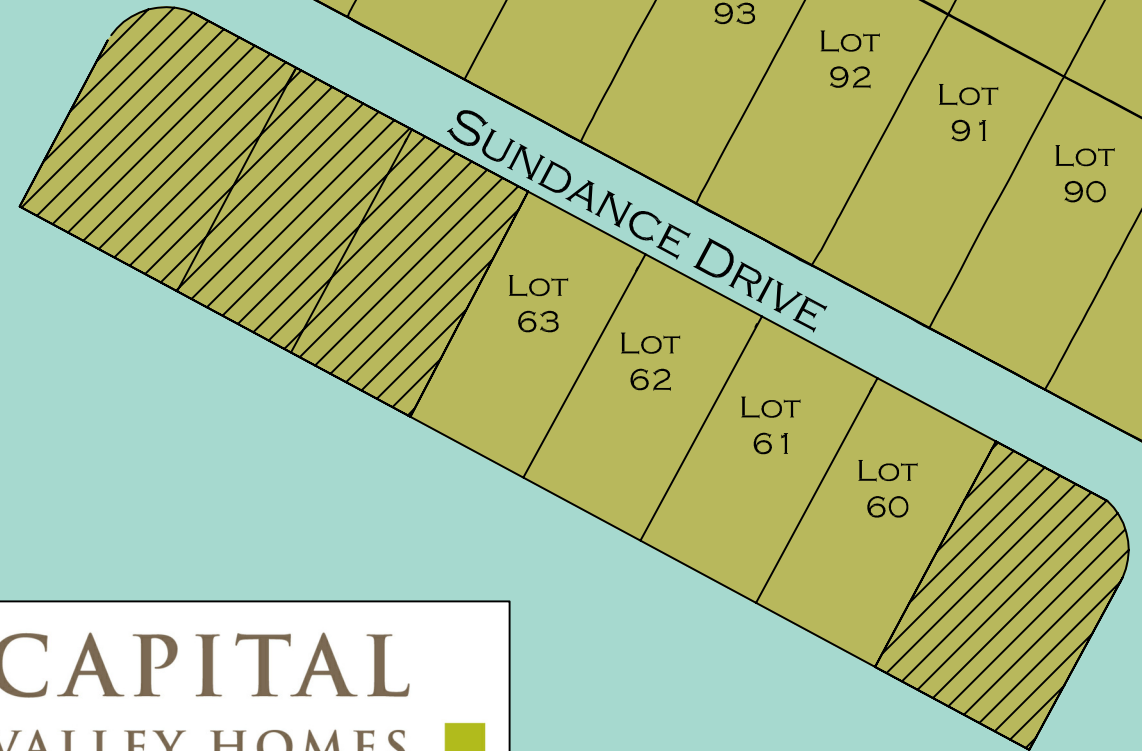

RIVER OAKS BOULEVARD

LONG HORN TRAIL DRIVE

# WATER'S EDGE VILLAGE 15

**CAPITAL VALLEY HOMES**

**WATER'S EDGE**