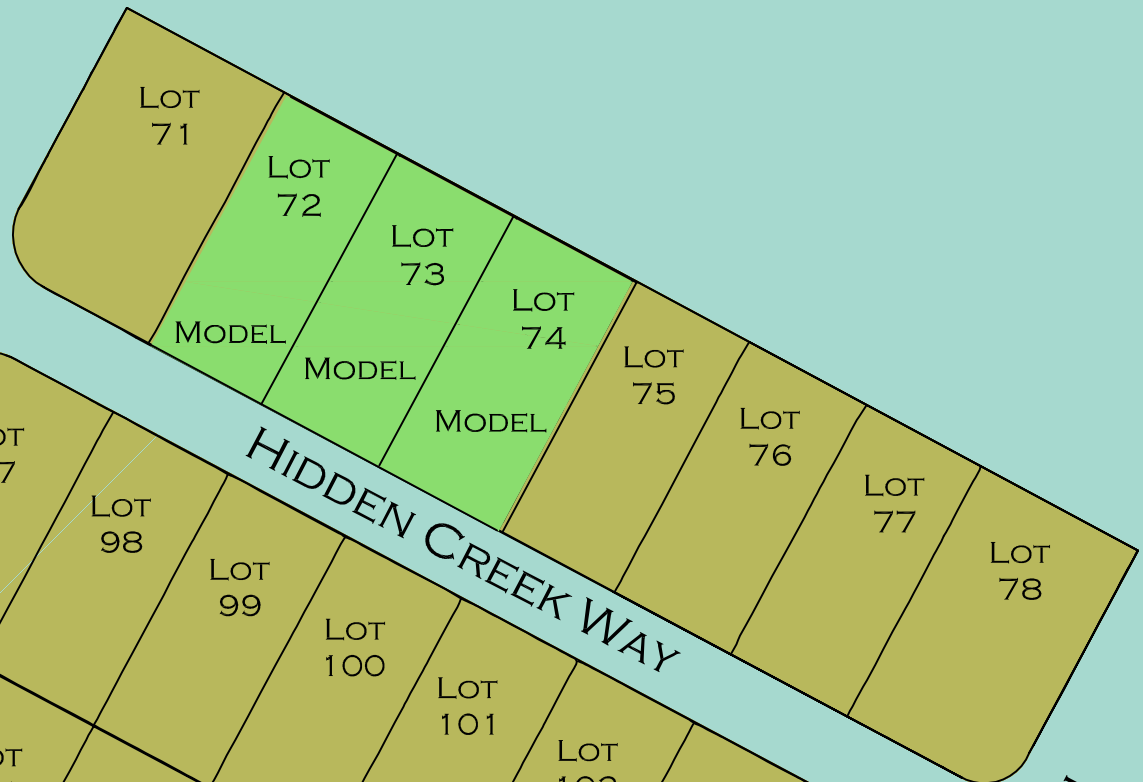

RIVER OAKS BOULEVARD

LONG HORN TRAIL DRIVE

# WATER'S EDGE VILLAGE 15

**CAPITAL VALLEY HOMES**

**WATER'S EDGE**